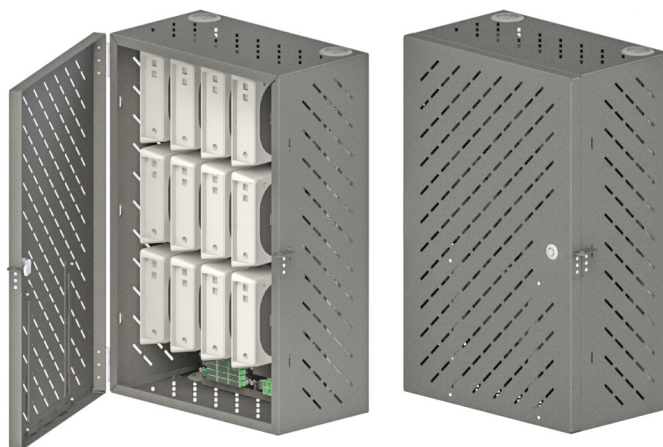

ONT Cabinet

Cable Management and Racks

The ONT cabinet holds 12 ONTs/ONUs and a PDU.

Cabinet panels are slotted for ventilation.

The door includes a port ID chart holder and is secured with 7/16" hex driver and padlock hasp.

ONTs/ONUs are attached with a mounting bracket.

4 LGX cassettes are supported.

Equipment Support

- (1) 14 outlet (5-15), 120V, 15A vertical PDU (P/N: AP9567)
- (12) 10G xPON ONTs/ONUs (P/N: NOVA-2004)
- (4) LGX Cassettes

ONT Mounting Bracket

The ONT mounting bracket attaches to the ONT/ONU with a screw and mounts to the cabinet with keyhole standoffs

P/N: ONT-BRACKET-AB

Specifications

Dimensions (HxWxD)	26.6" x 18.1" x 10.1"
ONU Capacity	12
Power Outlets	14
LGX Capacity	4
Cable Entry	(4) 42mm Grommated Holes
Material	Black Powdercoated Aluminum
Part Number	ONT-CAB-EMPTY-AA